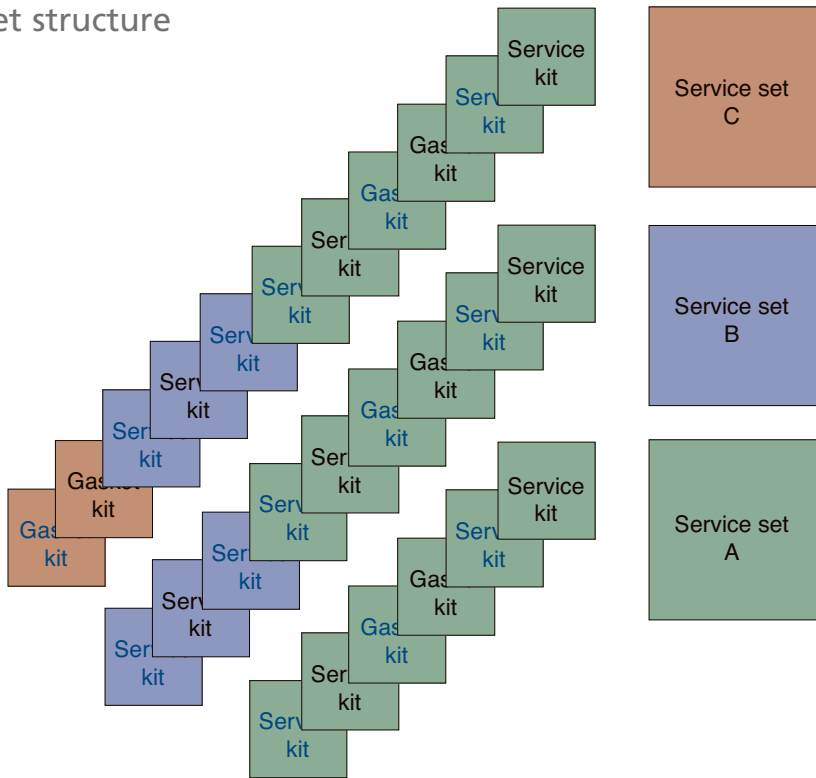

Main types of Sabroe service sets and service kits

Type of kit/set	Contents
Gasket kit	Gaskets and/or O-rings
Service kit	Gaskets and/or O-rings plus replacements for wearing parts
Function kit	The gaskets and/or O-rings plus replacements for wearing parts that are required for service of a definite function (for example replacing an oil filter or shaft seal)
Service set	A group of kits with the contents required for a specific interval-based service
Kit assembly	A whole package of parts that it is natural to use at the same time, such as an oil pump, bolts for the oil pump and gaskets/O-rings for the oil pump
Single part	An individual part such as an O-ring or a gasket.

Following the recommended service schedule ensures reduced operating costs and provides you with a notable improvement in the overall economics of operating and servicing industrial refrigeration compressors.

Service set structure

All information is subject to change without previous notice.